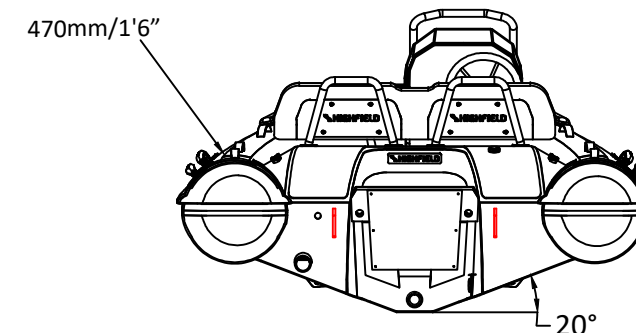

# SPORT 460

# SPECIFICATIONS

SPECIFICATIONS AND MAXIMUM CAPACITIES (Subject to change without notice. Tolerances: dimensions ±2.5%, weights ±5%)

MODEL	ISO 6185 PART	ISO 6185	Crew		#	Weight		Shaft	Outboard Engine		Sundeck		Fuel Tank Capacity		Tow post		Rollbar		Wet Weight (Approximate) 30HP (22.38KW) +Fuel		AIR CHAMBERS	Pressure					
			KG	LB		KG	LB		KG	LB	KG	LB	L	GAL	KG	LB	KG	LB	KG	LB		PSI	BAR				
SPORT 460	3	C	912	2011	9	675	1488	L	67.14	90	207.6	458	332	732	14.5	32	55	14.5	6.5	14.3	17.5	38.6	581	1281	5	3.63	0.25

Boat weight includes: console