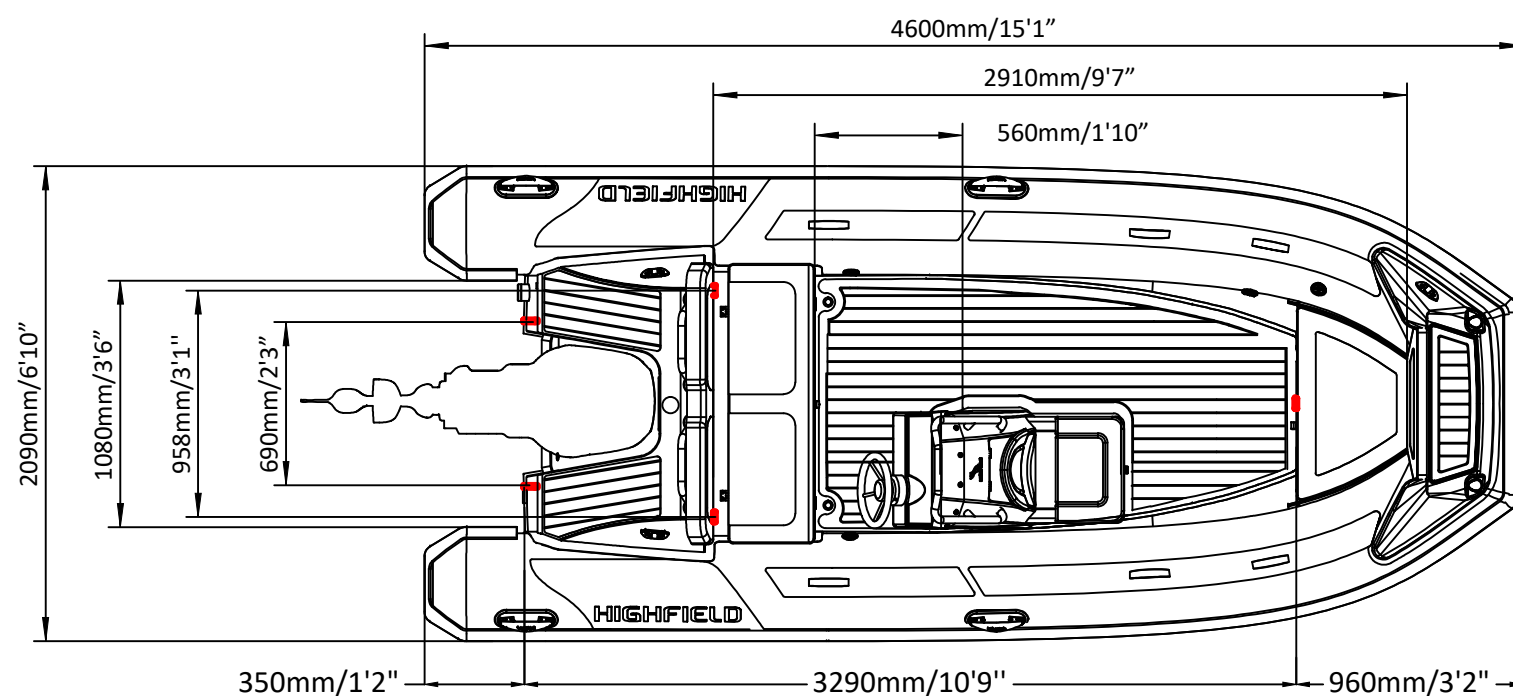

# SPORT 460

# SPECIFICATIONS

SPECIFICATIONS AND MAXIMUM CAPACITIES (Subject to change without notice. Tolerances: dimensions ±2.5%, weights ±5%)

MODEL	ISO 6185 PART	ISO 6185	Crew		#	Weight		Shaft	Outboard Engine		Sundeck		Fuel Tank Capacity		Tow post		Rollbar		Wet Weight (Approximate) 30HP (22.38KW) +Fuel		AIR CHAMBERS	Pressure					
			KG	LB		KG	LB		KG	LB	KG	LB	L	GAL	KG	LB	KG	LB	KG	LB		PSI	BAR				
SPORT 460	3	C	912	2011	9	675	1488	L	67.14	90	207.6	458	332	732	14.5	32	55	14.5	6.5	14.3	17.5	38.6	581	1281	5	3.63	0.25

Boat weight includes: console