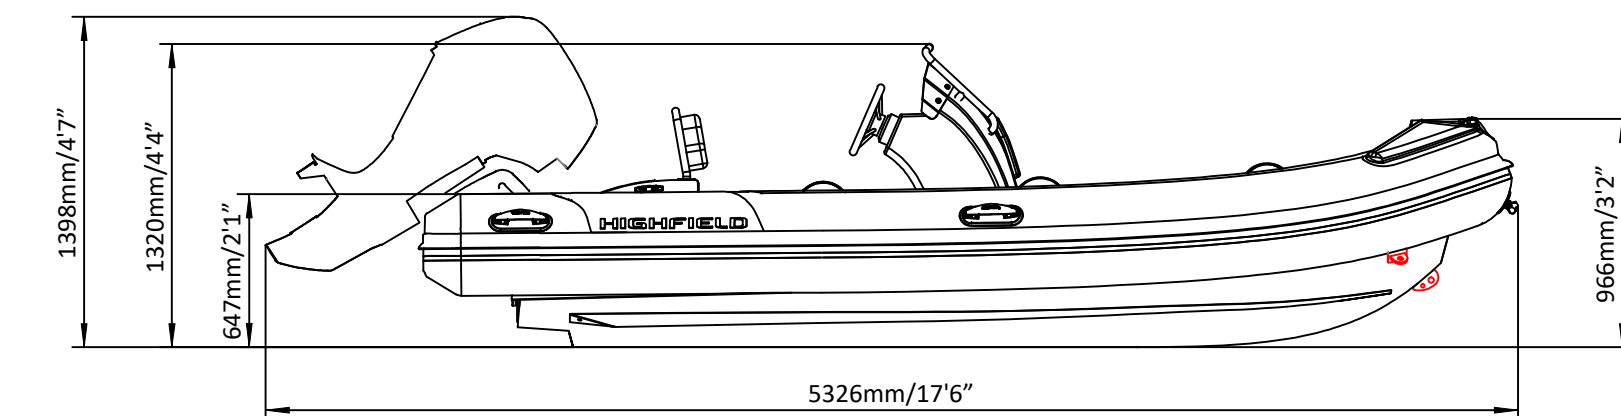

# SPORT 460

# SPECIFICATIONS

SPECIFICATIONS AND MAXIMUM CAPACITIES (Subject to change without notice. Tolerances: dimensions ±2.5%, weights ±5%)

MODEL	ISO 6185 PART	ISO 6185	Crew		#	Weight		Shaft	Outboard Engine		Sundeck		Fuel Tank Capacity		Tow post		Rollbar		Wet Weight (Approximate) 30HP (22.38KW) +Fuel		AIR CHAMBERS	Pressure					
			KG	LB		KG	LB		KG	LB	KG	LB	L	GAL	KG	LB	KG	LB	KG	LB		PSI	BAR				
SPORT 460	3	C	912	2011	9	675	1488	L	67.14	90	207.6	458	332	732	14.5	32	55	14.5	6.5	14.3	17.5	38.6	581	1281	5	3.63	0.25

Boat weight includes: console