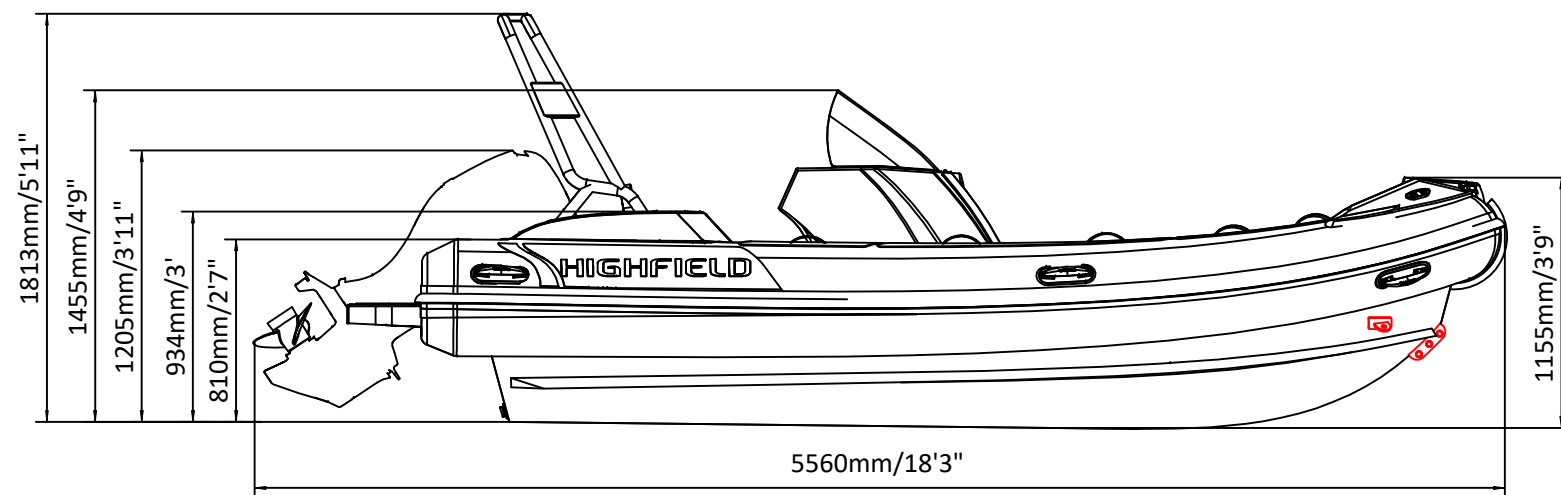

# SPORT 520

# SPECIFICATIONS

SPECIFICATIONS AND MAXIMUM CAPACITIES (Subject to change without notice. Tolerances: dimensions ±2.5%, weights ±5%)

MODEL	ISO 6185 PART	ISO 6185	Crew		#	Weight		Shaft	Outboard Engine		Sundeck		Fuel Tank Capacity		Tow post		Rollbar		Wet Weight (Approximate) 100HP (74.6KW) +Fuel		AIR CHAMBERS	Pressure					
			KG	LB		KG	LB		KG	LB	KG	LB	L	GAL	KG	LB	KG	LB	PSI	BAR							
			Max power KW	Max weight KG		KG	LB		KG	LB	KG	LB	KG	LB	KG	LB	KG	LB	KG	LB		KG	LB				
SPORT 520	3	C	1058	2332	10	750	1653	L	74.6	100	207.6	458	516	1136	17	37.5	105	27.7	12.5	27.6	17.5	38.6	802	1768	6	3.63	0.25

Boat weight includes: console