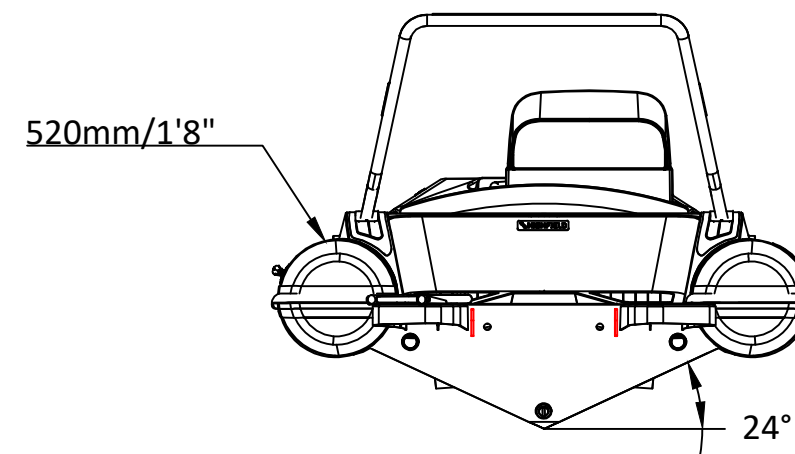

# SPORT 520

# SPECIFICATIONS

SPECIFICATIONS AND MAXIMUM CAPACITIES (Subject to change without notice. Tolerances: dimensions ±2.5%, weights ±5%)

MODEL	ISO 6185 PART	ISO 6185	Crew		#	Weight		Shaft	Outboard Engine		Sundeck		Fuel Tank Capacity		Tow post		Rollbar		Wet Weight (Approximate) 100HP (74.6KW) +Fuel		AIR CHAMBERS	Pressure					
			KG	LB		KG	LB		KG	LB	KG	LB	L	GAL	KG	LB	KG	LB	PSI	BAR							
			Max power KW	Max weight KG		KG	LB		KG	LB	KG	LB	KG	LB	KG	LB	KG	LB	KG	LB		KG	LB				
SPORT 520	3	C	1058	2332	10	750	1653	L	74.6	100	207.6	458	516	1136	17	37.5	105	27.7	12.5	27.6	17.5	38.6	802	1768	6	3.63	0.25

Boat weight includes: console