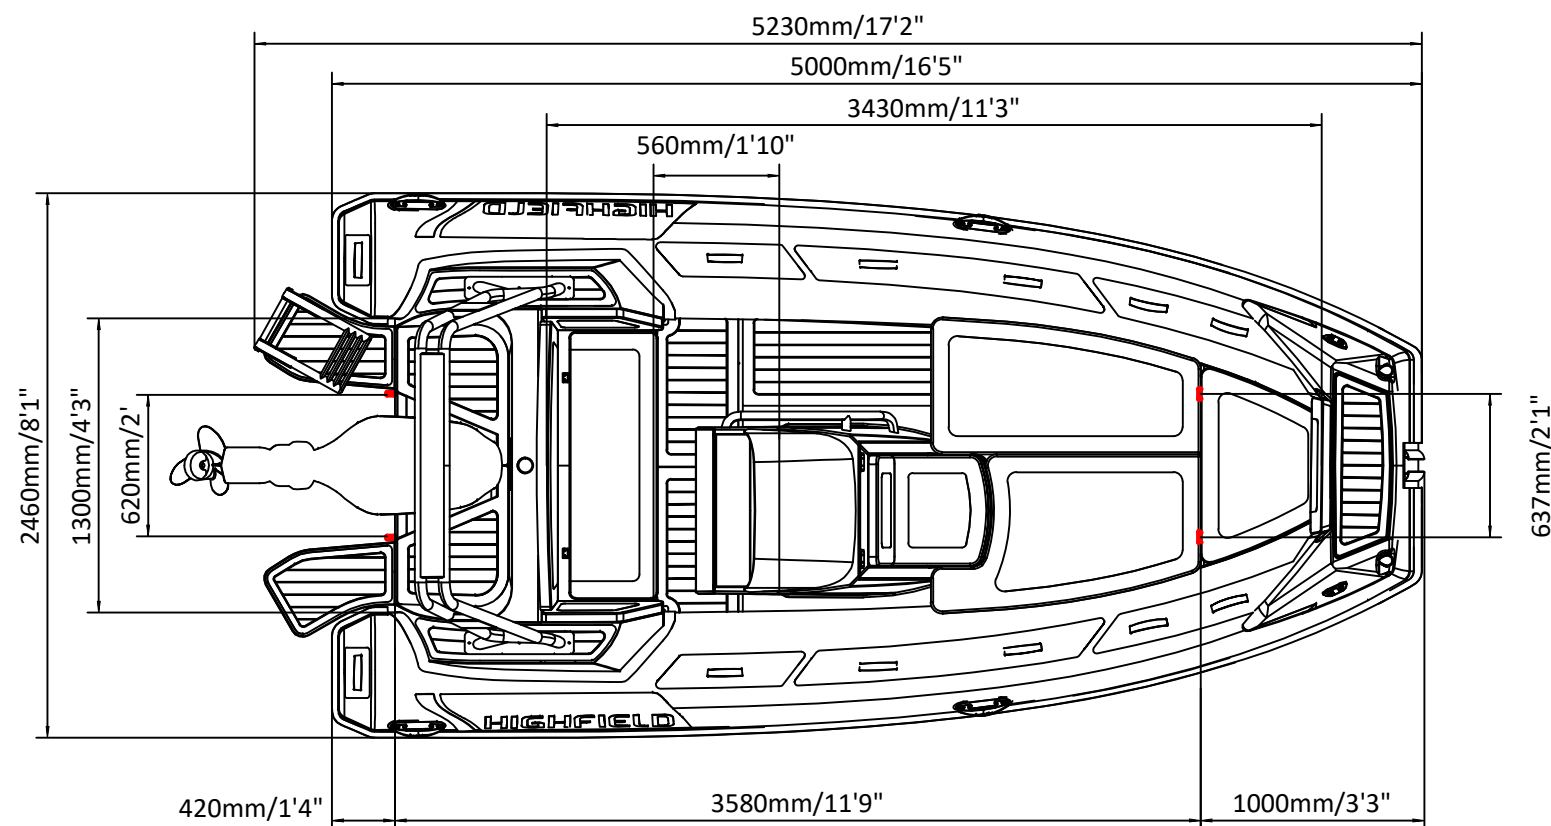

# SPORT 520

# SPECIFICATIONS

SPECIFICATIONS AND MAXIMUM CAPACITIES (Subject to change without notice. Tolerances: dimensions ±2.5%, weights ±5%)

MODEL	ISO 6185 PART	ISO 6185	Crew		#	Weight		Shaft	Outboard Engine		Sundeck		Fuel Tank Capacity		Tow post		Rollbar		Wet Weight (Approximate) 100HP (74.6KW) +Fuel		AIR CHAMBERS	Pressure					
			KG	LB		KG	LB		KG	LB	KG	LB	L	GAL	KG	LB	KG	LB	PSI	BAR							
			Max power KW	Max weight KG		KG	LB		KG	LB	KG	LB	KG	LB	KG	LB	KG	LB	KG	LB		KG	LB				
SPORT 520	3	C	1058	2332	10	750	1653	L	74.6	100	207.6	458	516	1136	17	37.5	105	27.7	12.5	27.6	17.5	38.6	802	1768	6	3.63	0.25

Boat weight includes: console