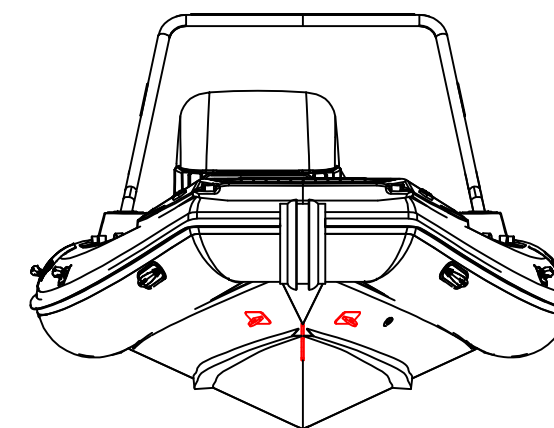

# SPECIFICATIONS

SPECIFICATIONS AND MAXIMUM CAPACITIES (Subject to change without notice. Tolerances: dimensions ±2.5%, weights ±5%)

MODEL	ISO 6185 PART	ISO 6185	Crew		#	Weight		Shaft	Outboard Engine		Sundeck		Fuel Tank Capacity		Tow post		Rollbar		Wet Weight (Approximate) 100HP (74.6KW) +Fuel		AIR CHAMBERS	Pressure					
			KG	LB		KG	LB		KG	LB	KG	LB	L	GAL	KG	LB	KG	LB	PSI	BAR							
			Max power KW	Max weight KG		KG	LB		KG	LB	KG	LB	KG	LB	KG	LB	KG	LB	KG	LB		KG	LB				
SPORT 520	3	C	1058	2332	10	750	1653	L	74.6	100	207.6	458	516	1136	17	37.5	105	27.7	12.5	27.6	17.5	38.6	802	1768	6	3.63	0.25